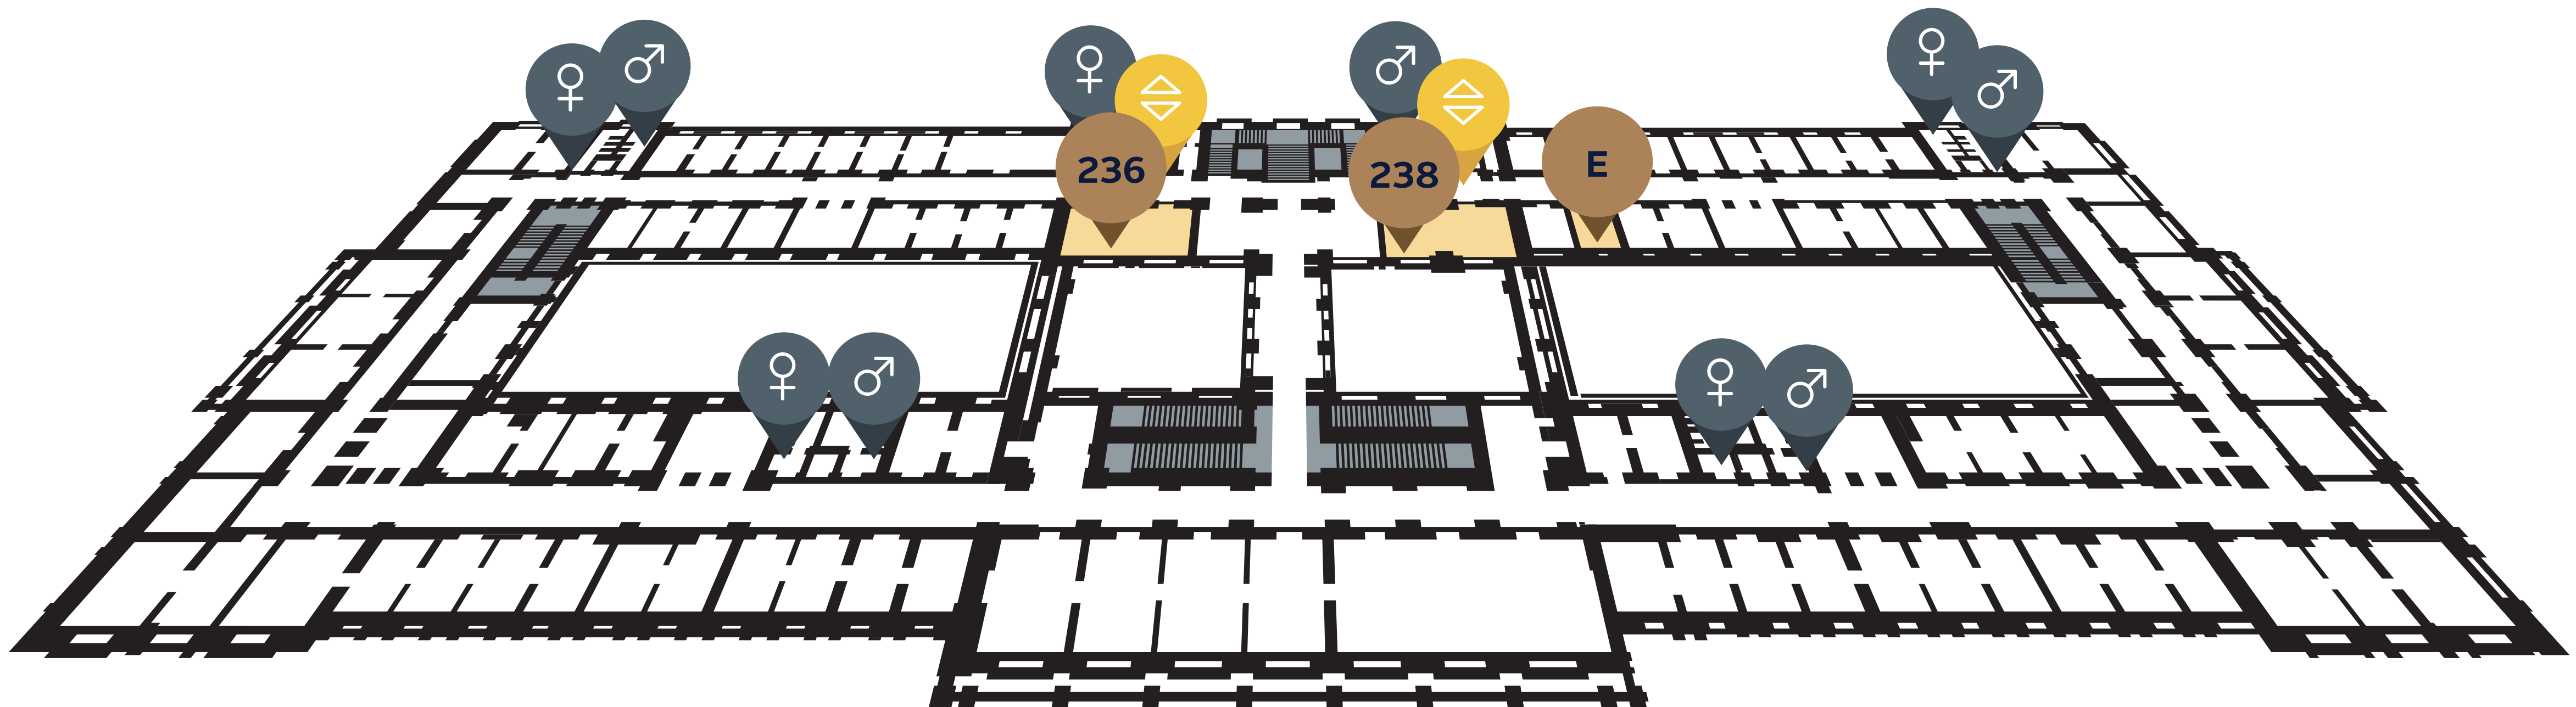

A Coffee Break

101 102 103 104 105
106 107 108 109

C BUILDING GROUND FLOOR

B Cloakroom

V VI VIII Rooms for Special Events

PRAYER ROOM: IN THE 'SÓHÁZ' BUILDING (THE SMALL BUILDING BETWEEN THE OLD AND THE NEW BUILDING), ON THE GROUND FLOOR, IN THE CORRIDOR ON THE RIGHT SIDE.

Old building (E)

E BUILDING 3RD FLOOR

- 330
- 332
- 3005
- 3001

E BUILDING 2ND FLOOR

- 236
- 238
- E Room for moms and babies (210.1)

E BUILDING GROUND FLOOR

- A Coffee Break
- B Cloakroom
- C Corvinus Faculty Club
- D Lunch, Dinner, Social Events
- 67 Conference Office

PRAYER ROOM: IN THE 'SÓHÁZ' BUILDING (THE SMALL BUILDING BETWEEN THE OLD AND THE NEW BUILDING), ON THE GROUND FLOOR, IN THE CORRIDOR ON THE RIGHT SIDE.