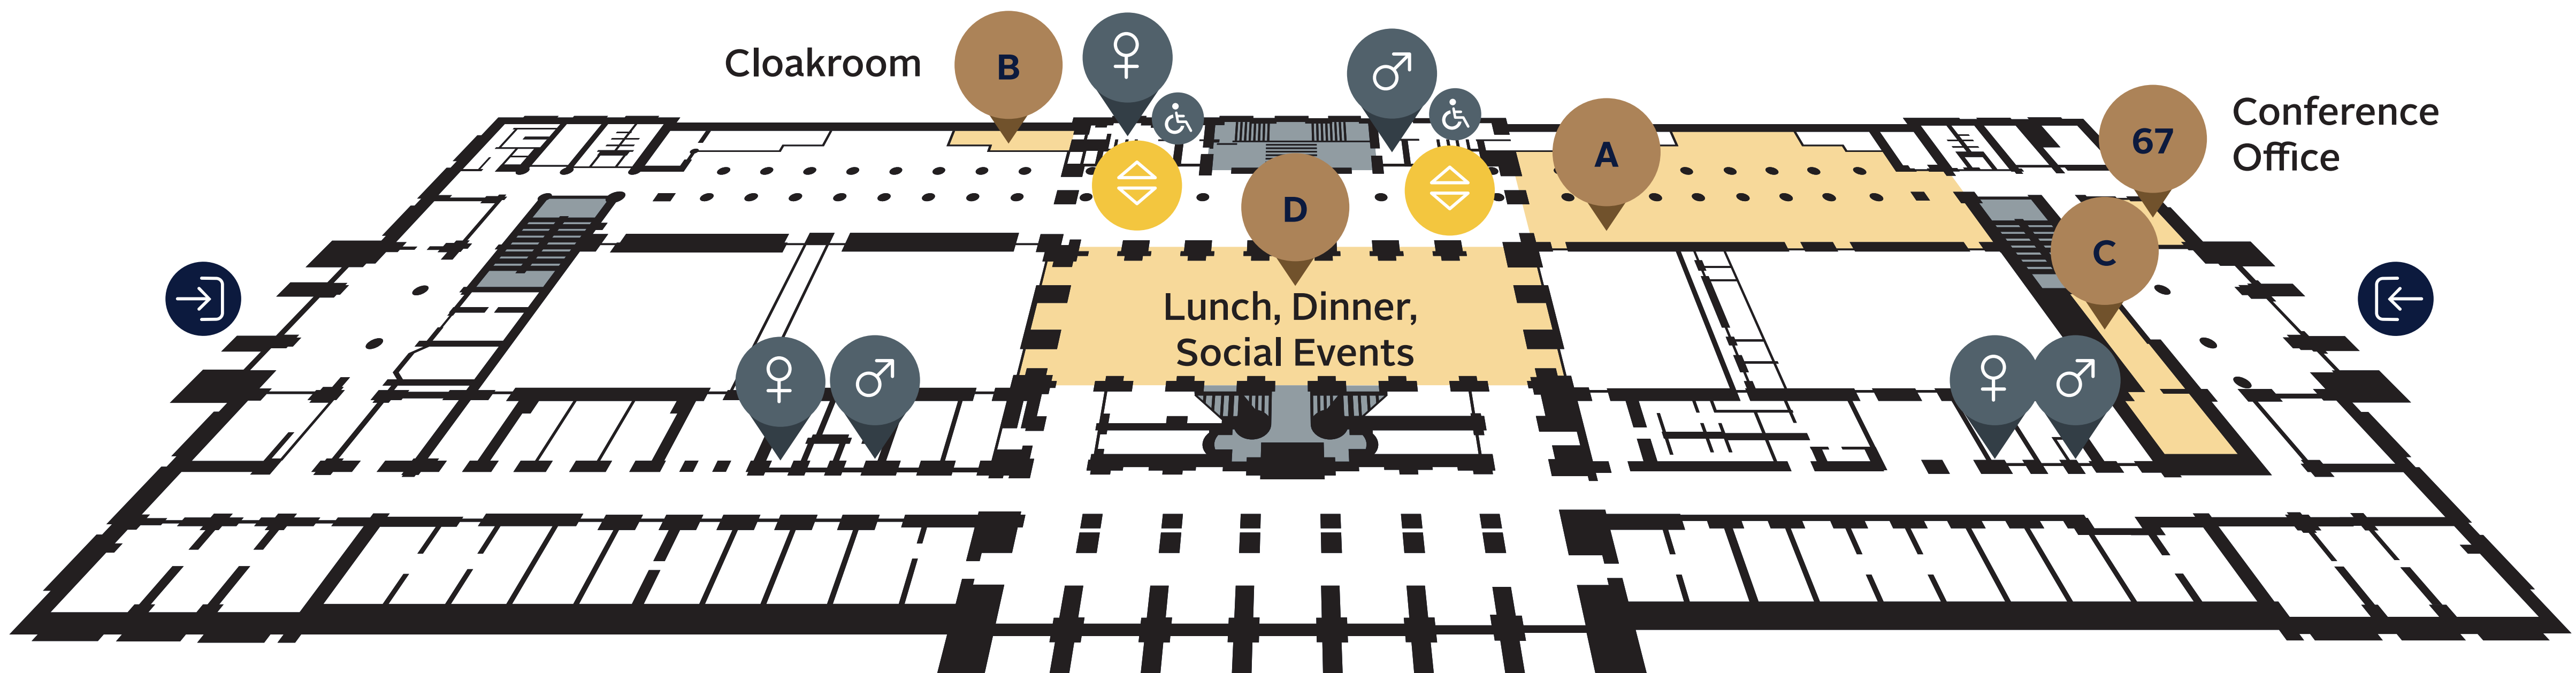

A Coffee Break

101 102 103 104 105
106 107 108 109

C BUILDING GROUND FLOOR

B Cloakroom

V VI VIII Rooms for Special Events

PRAYER ROOM: IN THE 'SÓHÁZ' BUILDING (THE SMALL BUILDING BETWEEN THE OLD AND THE NEW BUILDING), ON THE GROUND FLOOR, IN THE CORRIDOR ON THE RIGHT SIDE.

Old building (E)

E BUILDING 3RD FLOOR

- 330
- 332
- 3005
- 3001

E BUILDING 2ND FLOOR

- 236
- 238
- E Room for moms and babies (210.1)

E BUILDING GROUND FLOOR

- A Coffee Break
- B Cloakroom
- C Corvinus Faculty Club
- D Lunch, Dinner, Social Events
- 67 Conference Office

PRAYER ROOM: IN THE 'SÓHÁZ' BUILDING (THE SMALL BUILDING BETWEEN THE OLD AND THE NEW BUILDING), ON THE GROUND FLOOR, IN THE CORRIDOR ON THE RIGHT SIDE.