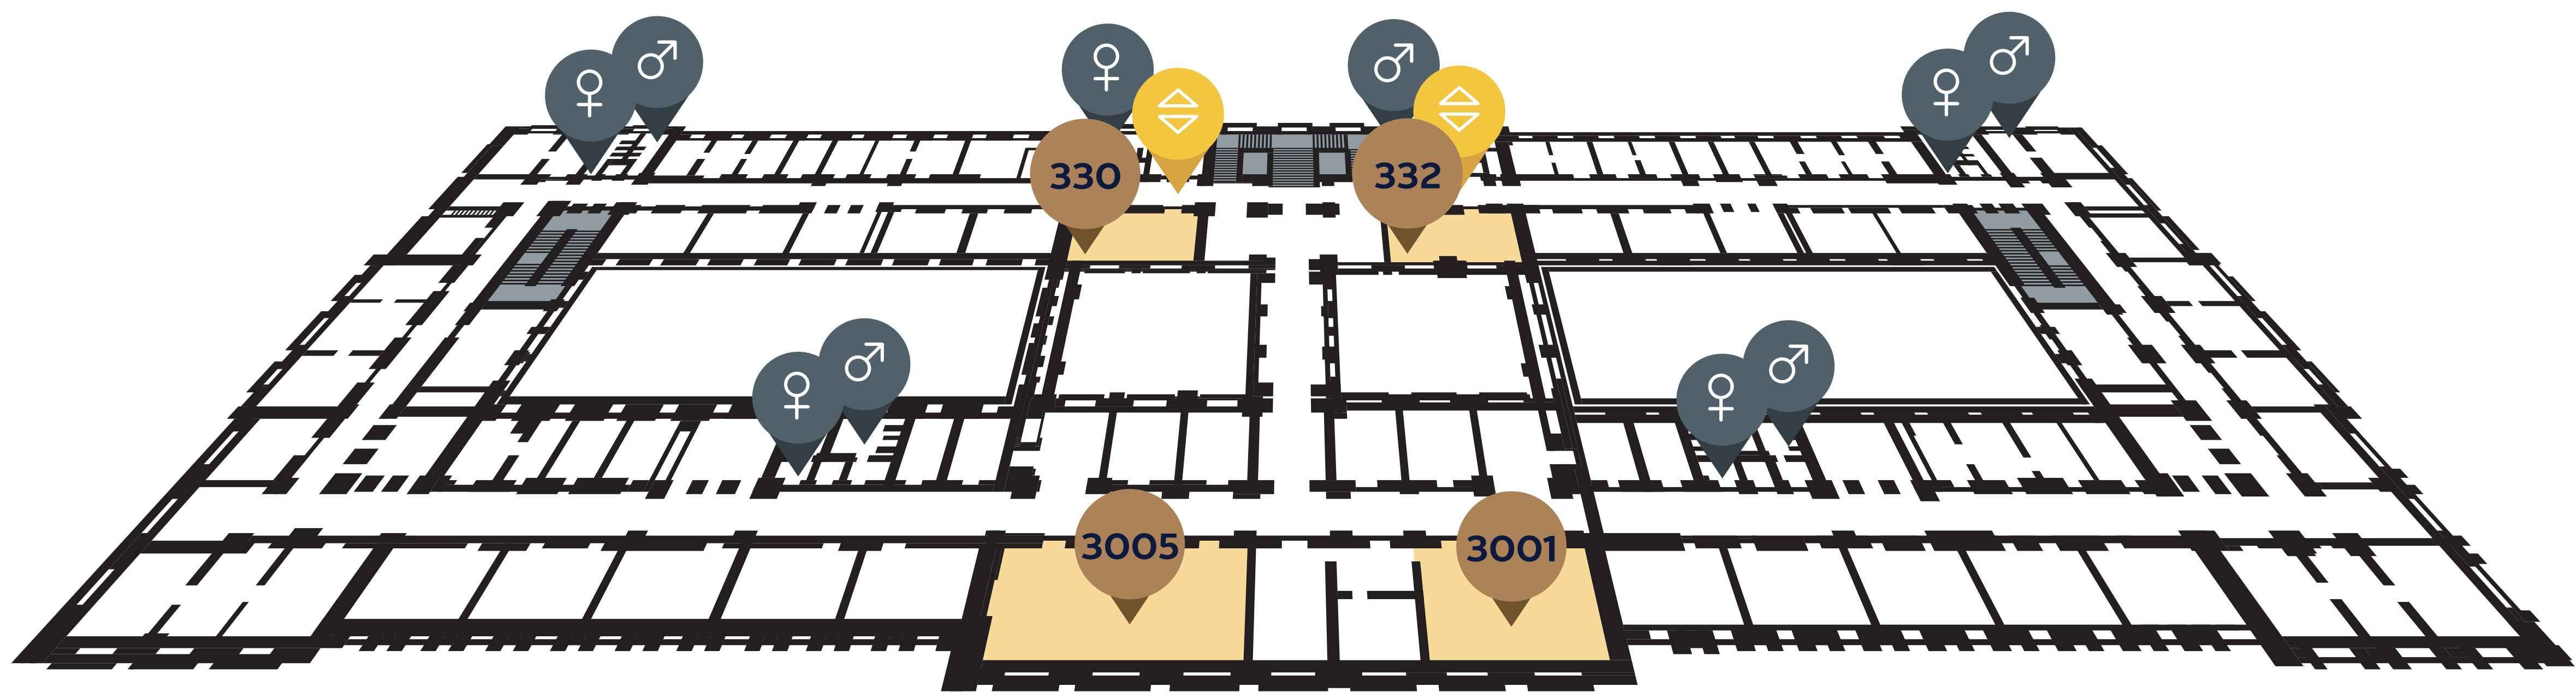

A Coffee Break

101 102 103 104 105
106 107 108 109

C BUILDING GROUND FLOOR

B Cloakroom

V VI VIII Rooms for Special Events

PRAYER ROOM: IN THE 'SÓHÁZ' BUILDING (THE SMALL BUILDING BETWEEN THE OLD AND THE NEW BUILDING), ON THE GROUND FLOOR, IN THE CORRIDOR ON THE RIGHT SIDE.

Old building (E)

E BUILDING 3RD FLOOR

- 330
- 332
- 3005
- 3001

E BUILDING 2ND FLOOR

- 236
- 238
- E Room for moms and babies (210.1)

E BUILDING GROUND FLOOR

- A Coffee Break
- B Cloakroom
- C Corvinus Faculty Club
- D Lunch, Dinner, Social Events
- 67 Conference Office

PRAYER ROOM: IN THE 'SÓHÁZ' BUILDING (THE SMALL BUILDING BETWEEN THE OLD AND THE NEW BUILDING), ON THE GROUND FLOOR, IN THE CORRIDOR ON THE RIGHT SIDE.