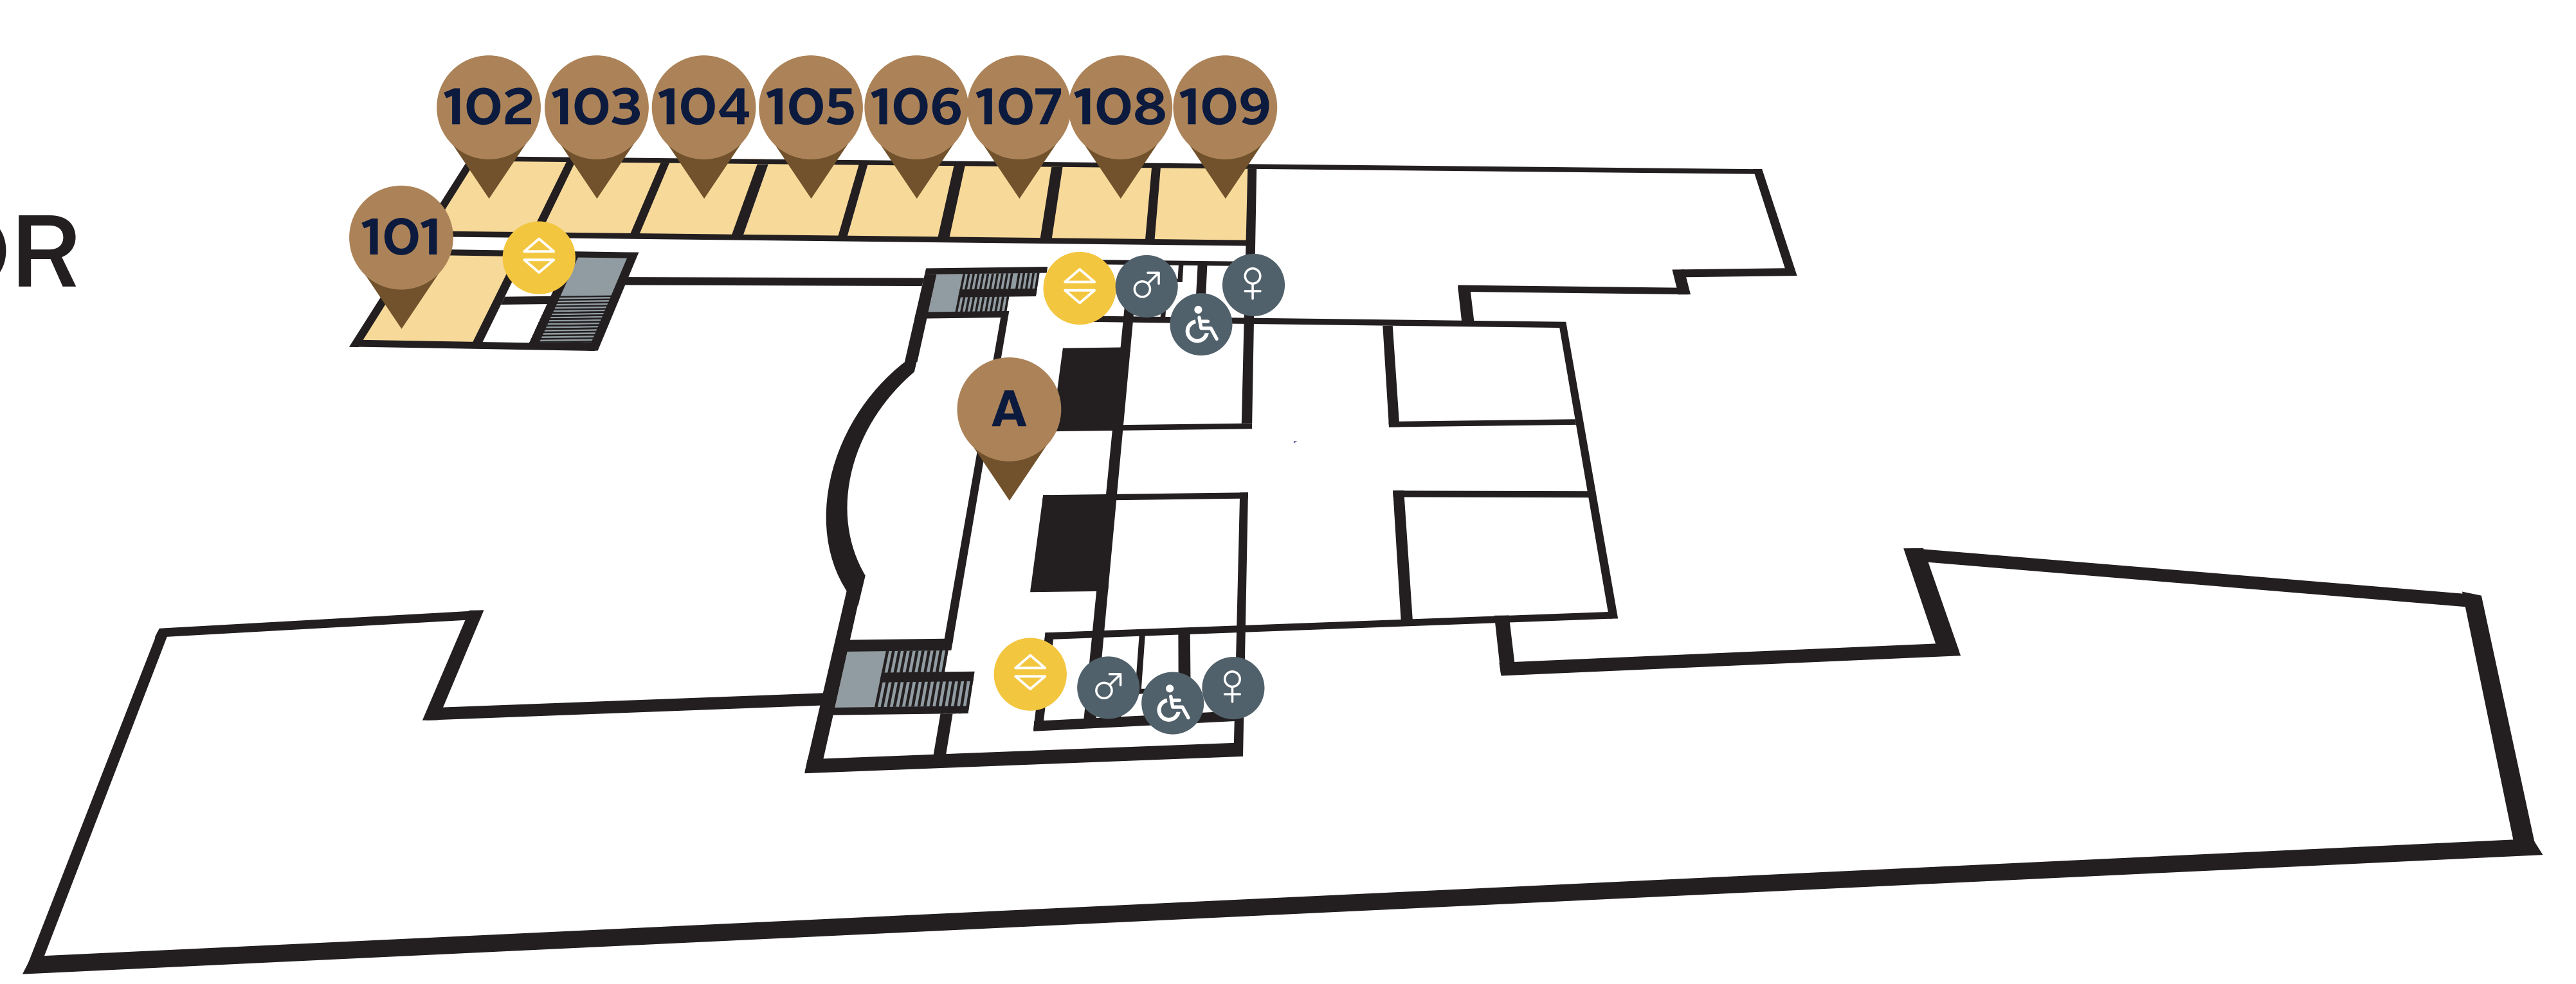

New building (C)

C BUILDING 3RD FLOOR

A Coffee Break

316 325 326

C BUILDING 2ND FLOOR

A Coffee Break

201 202 203 204 205
206 207 208 209 CXI

C BUILDING 1ST FLOOR

A Coffee Break

101 102 103 104 105
106 107 108 109

C BUILDING GROUND FLOOR

B Cloakroom

V VI VIII Rooms for Special Events

PRAYER ROOM: IN THE 'SÓHÁZ' BUILDING (THE SMALL BUILDING BETWEEN THE OLD AND THE NEW BUILDING), ON THE GROUND FLOOR, IN THE CORRIDOR ON THE RIGHT SIDE.

Old building (E)

E BUILDING 3RD FLOOR

- 330
- 332
- 3005
- 3001

E BUILDING 2ND FLOOR

- 236
- 238
- E Room for moms and babies (210.1)

E BUILDING GROUND FLOOR

- A Coffee Break
- B Cloakroom
- C Corvinus Faculty Club
- D Lunch, Dinner, Social Events
- 67 Conference Office

PRAYER ROOM: IN THE 'SÓHÁZ' BUILDING (THE SMALL BUILDING BETWEEN THE OLD AND THE NEW BUILDING), ON THE GROUND FLOOR, IN THE CORRIDOR ON THE RIGHT SIDE.