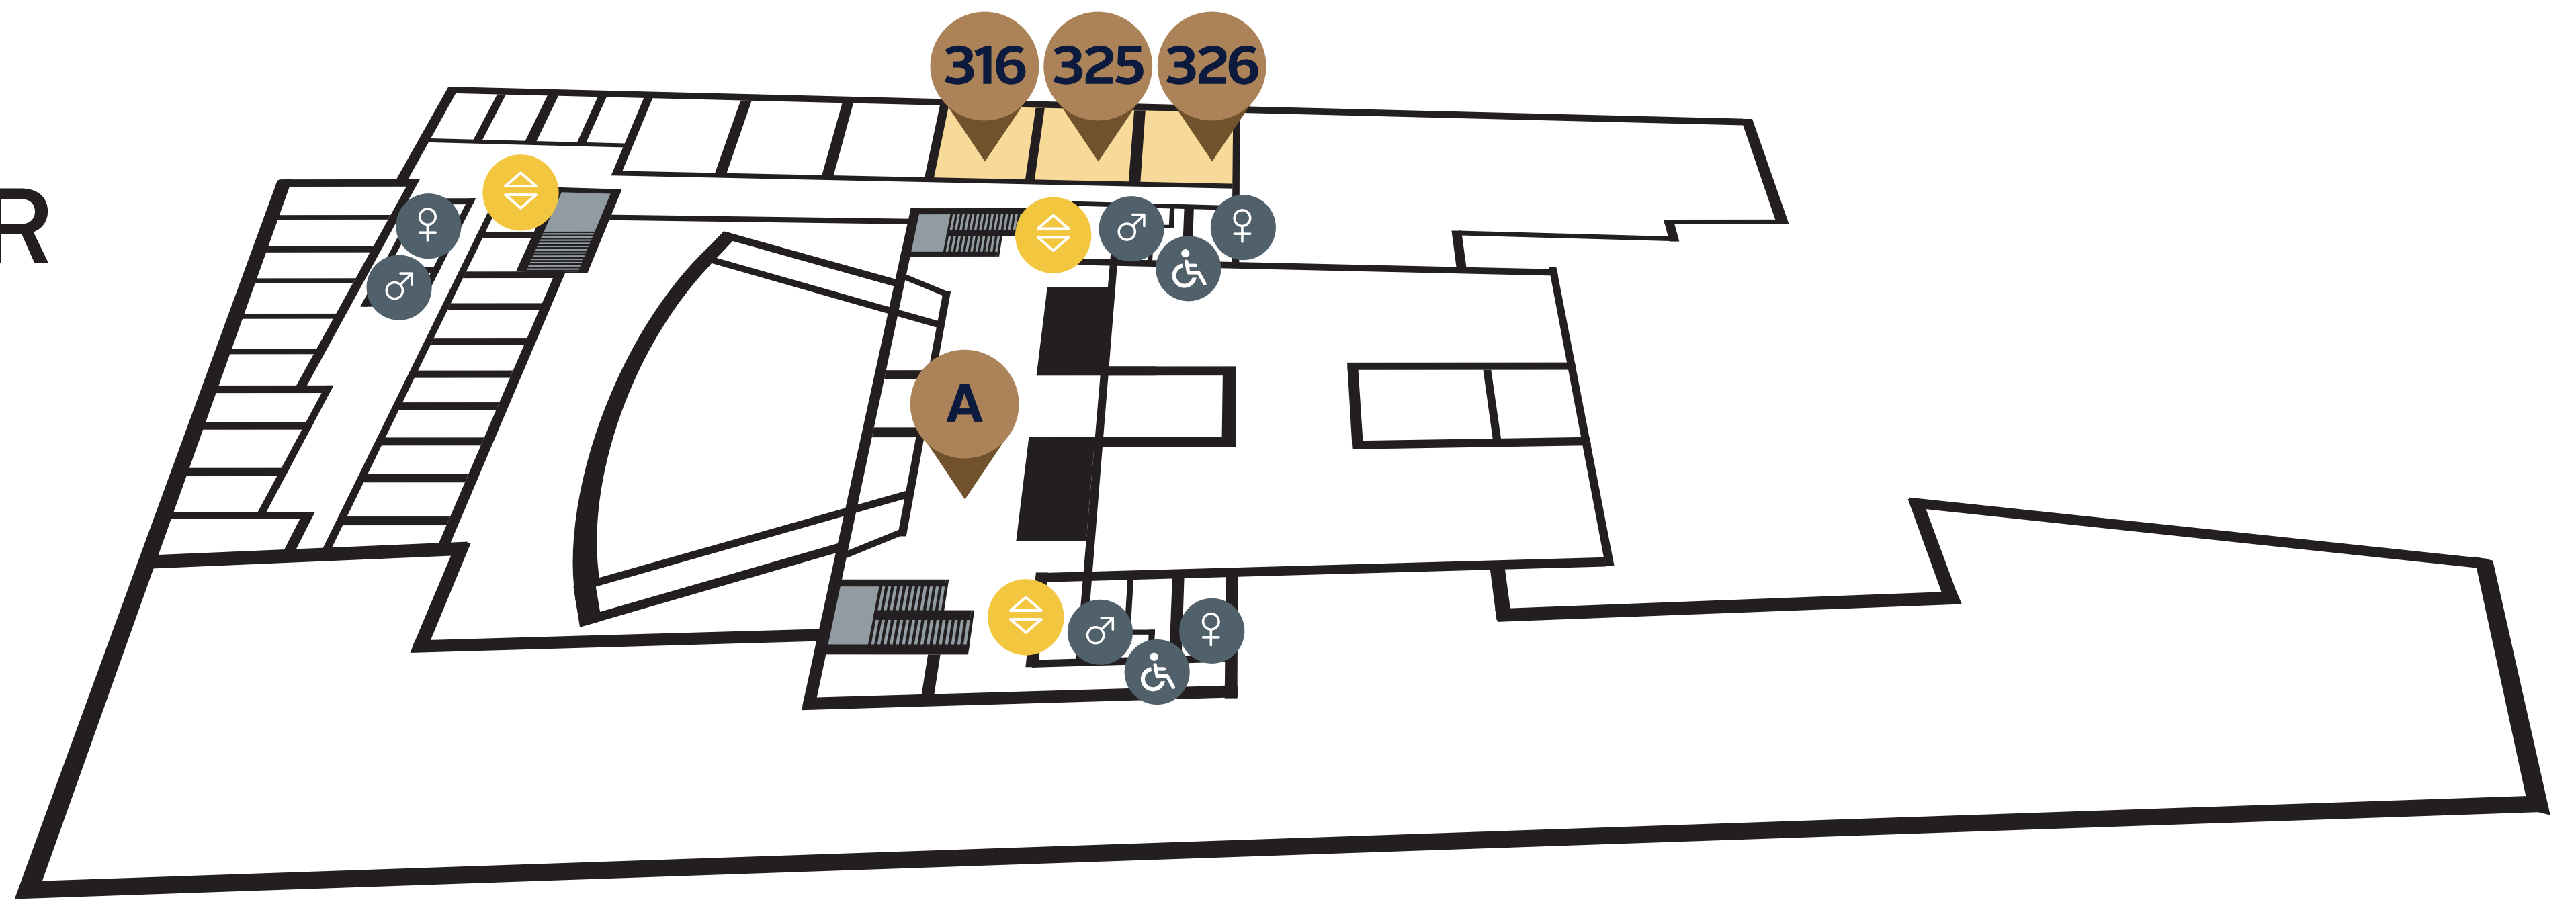

New building (C)

C BUILDING 3RD FLOOR

A Coffee Break

316 325 326

C BUILDING 2ND FLOOR

A Coffee Break

201 202 203 204 205
206 207 208 209 CXI

C BUILDING 1ST FLOOR

A Coffee Break

101 102 103 104 105
106 107 108 109

C BUILDING GROUND FLOOR

B Cloakroom

V VI VIII Rooms for Special Events

PRAYER ROOM: IN THE 'SÓHÁZ' BUILDING (THE SMALL BUILDING BETWEEN THE OLD AND THE NEW BUILDING), ON THE GROUND FLOOR, IN THE CORRIDOR ON THE RIGHT SIDE.

Old building (E)

E BUILDING 3RD FLOOR

- 330
- 332
- 3005
- 3001

E BUILDING 2ND FLOOR

- 236
- 238
- E Room for moms and babies (210.1)

E BUILDING GROUND FLOOR

- A Coffee Break
- B Cloakroom
- C Corvinus Faculty Club
- D Lunch, Dinner, Social Events
- 67 Conference Office

PRAYER ROOM: IN THE 'SÓHÁZ' BUILDING (THE SMALL BUILDING BETWEEN THE OLD AND THE NEW BUILDING), ON THE GROUND FLOOR, IN THE CORRIDOR ON THE RIGHT SIDE.