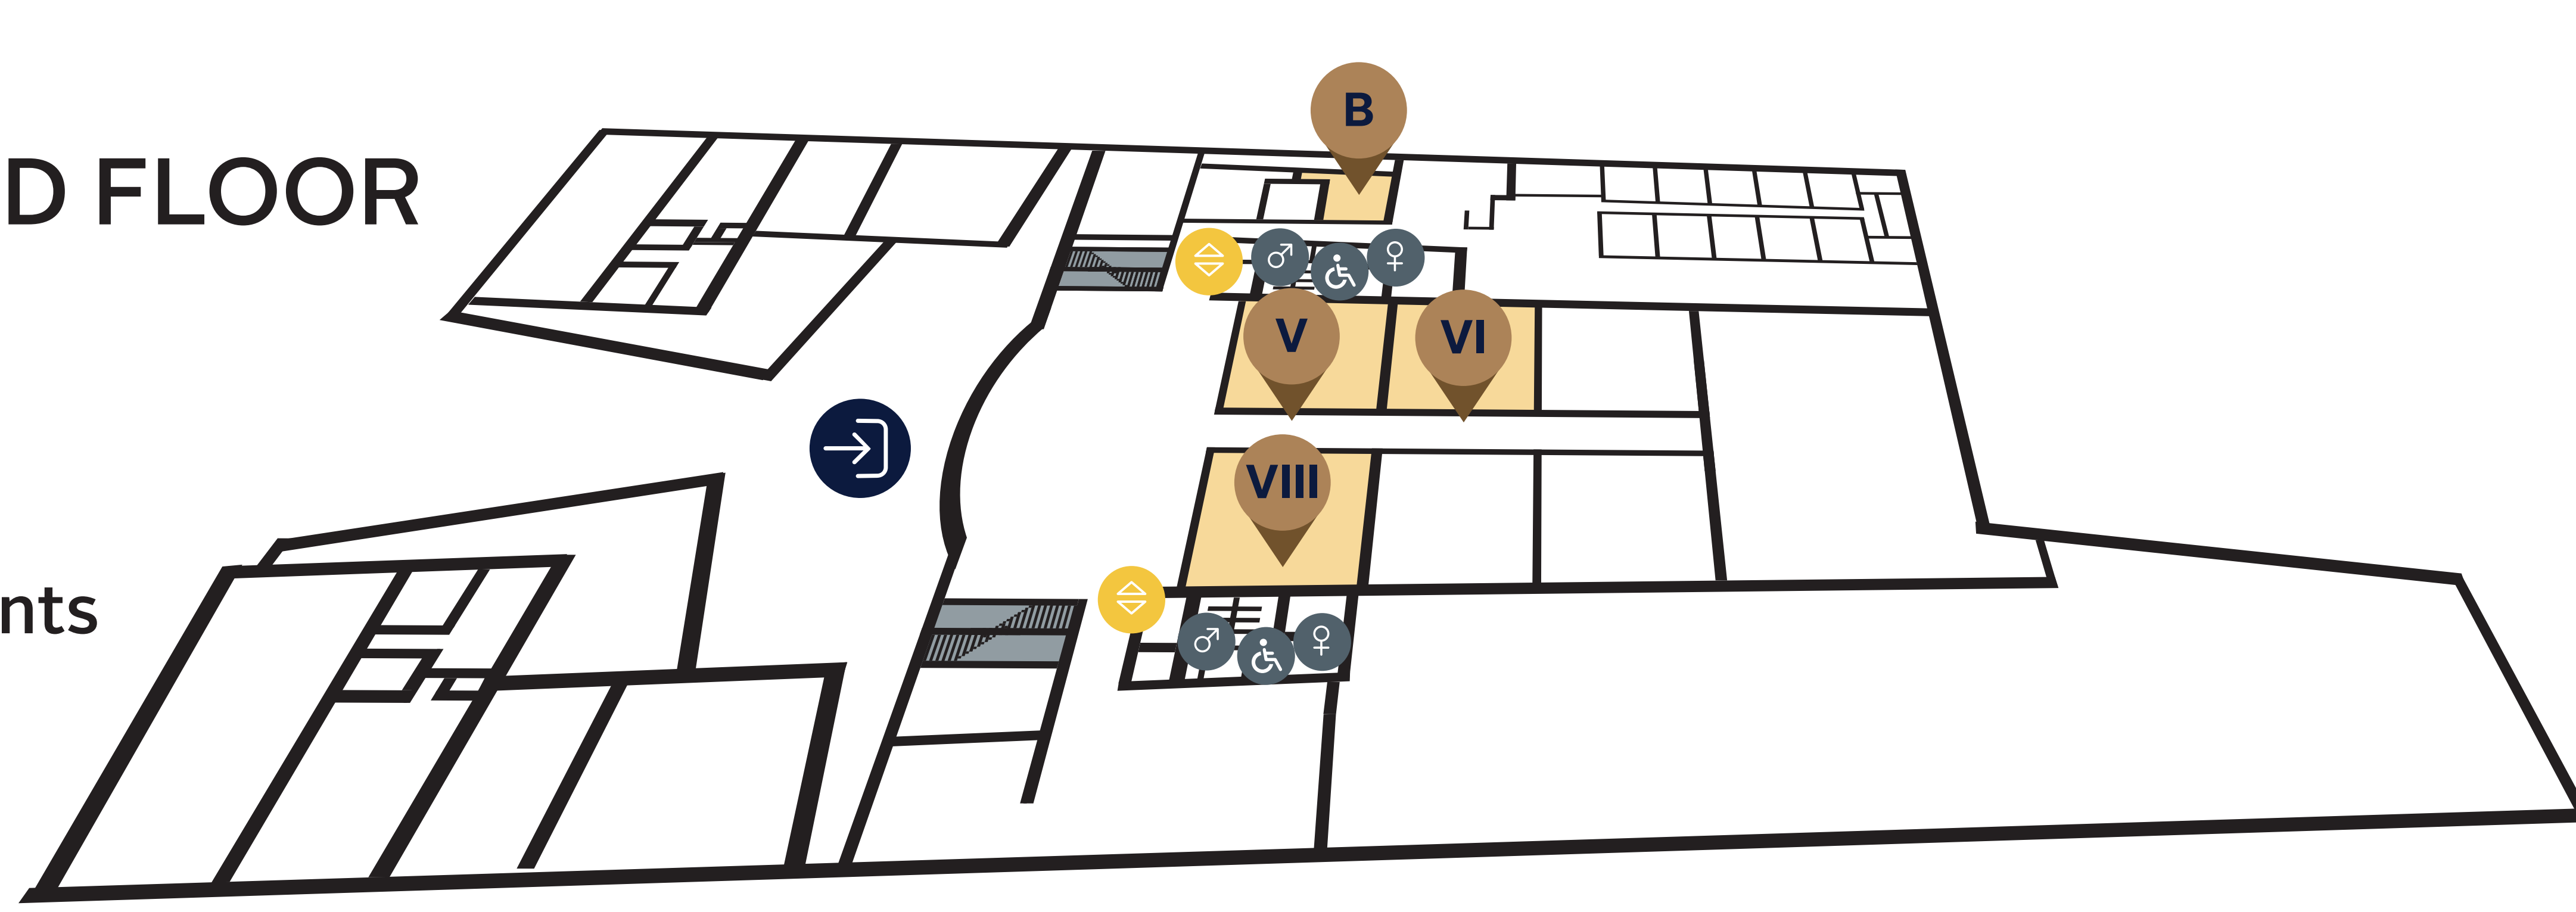

A Coffee Break

101 102 103 104 105
106 107 108 109

C BUILDING GROUND FLOOR

B Cloakroom

V VI VIII Rooms for Special Events

PRAYER ROOM: IN THE 'SÓHÁZ' BUILDING (THE SMALL BUILDING BETWEEN THE OLD AND THE NEW BUILDING), ON THE GROUND FLOOR, IN THE CORRIDOR ON THE RIGHT SIDE.

Old building (E)

E BUILDING 3RD FLOOR

- 330
- 332
- 3005
- 3001

E BUILDING 2ND FLOOR

- 236
- 238
- E Room for moms and babies (210.1)

E BUILDING GROUND FLOOR

- A Coffee Break
- B Cloakroom
- C Corvinus Faculty Club
- D Lunch, Dinner, Social Events
- 67 Conference Office

PRAYER ROOM: IN THE 'SÓHÁZ' BUILDING (THE SMALL BUILDING BETWEEN THE OLD AND THE NEW BUILDING), ON THE GROUND FLOOR, IN THE CORRIDOR ON THE RIGHT SIDE.